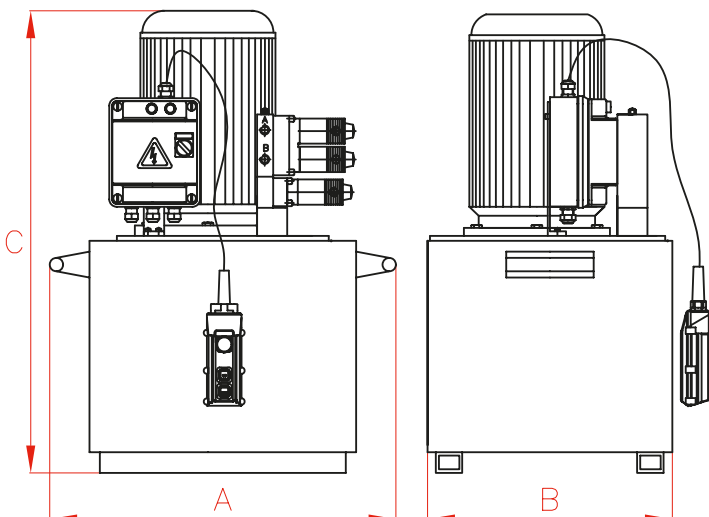

HYDRAULIC ELECTRIC PUMPS (SOLENOID VALVE)

- ✔ Remote pendant controlled solenoid valves with up, down and emergency stop button.
- ✔ Internal safety valve set at 700 bar to prevent overpressure.
- ✔ External adjustable pressure relief valve.
- ✔ For use with single acting or double acting cylinders for heavy lifting or production applications.
- ✔ Supplied with a 3 metre cable with remote pendant.
- ✔ Options: roll bars, heat exchanger, pressure gauge (glycerine or digital), wheel kit, pedal and push button remote motor control.

NOTE: Pressure gauge is not included.

Capacity	A	B	C
l	mm	mm	mm
5	370	230	500
8,5	390	310	525
12,5	410	390	550
25	470	360	670
50	540	415	750
100	830	500	840

PUMP
Accessories

P.96

HYDRAULIC POWERPACKS

Type

HBE

Capacity

5 - 100 litres

Max. pressure

700 bar

50-60 Hz 3 phase								
Tank	Flow at 700 bar	Flow at 50 bar	230 V		380V/415V		Power	Weight
l	l/min	l/min	S/A	D/A	S/A	D/A	kW	kg
5	0,36	4,00	HBE7262	HBE7272	HBE7264	HBE7274	0,75	27
8,5	0,54	5,90	HBE3362	HBE3372	HBE3364	HBE3374	1,10	35
12,5	0,54	5,90	HBE3462	HBE3472	HBE3464	HBE3474	1,10	43
12,5	0,82	8,64	HBE4462	HBE4472	HBE4464	HBE4474	1,10	45
25	1,64	14,00	HBE5562	HBE5572	HBE5564	HBE5574	2,20	83
25	3,28	11,77	HBE6562	HBE6572	HBE6564	HBE6574	5,56	95
50	1,64	14,00	HBE5662	HBE5672	HBE5664	HBE5674	2,20	135
50	3,28	11,77	HBE6662	HBE6672	HBE6664	HBE6674	5,50	165
100	3,28	11,77	HBE6762	HBE6772	HBE6764	HBE6774	5,50	245